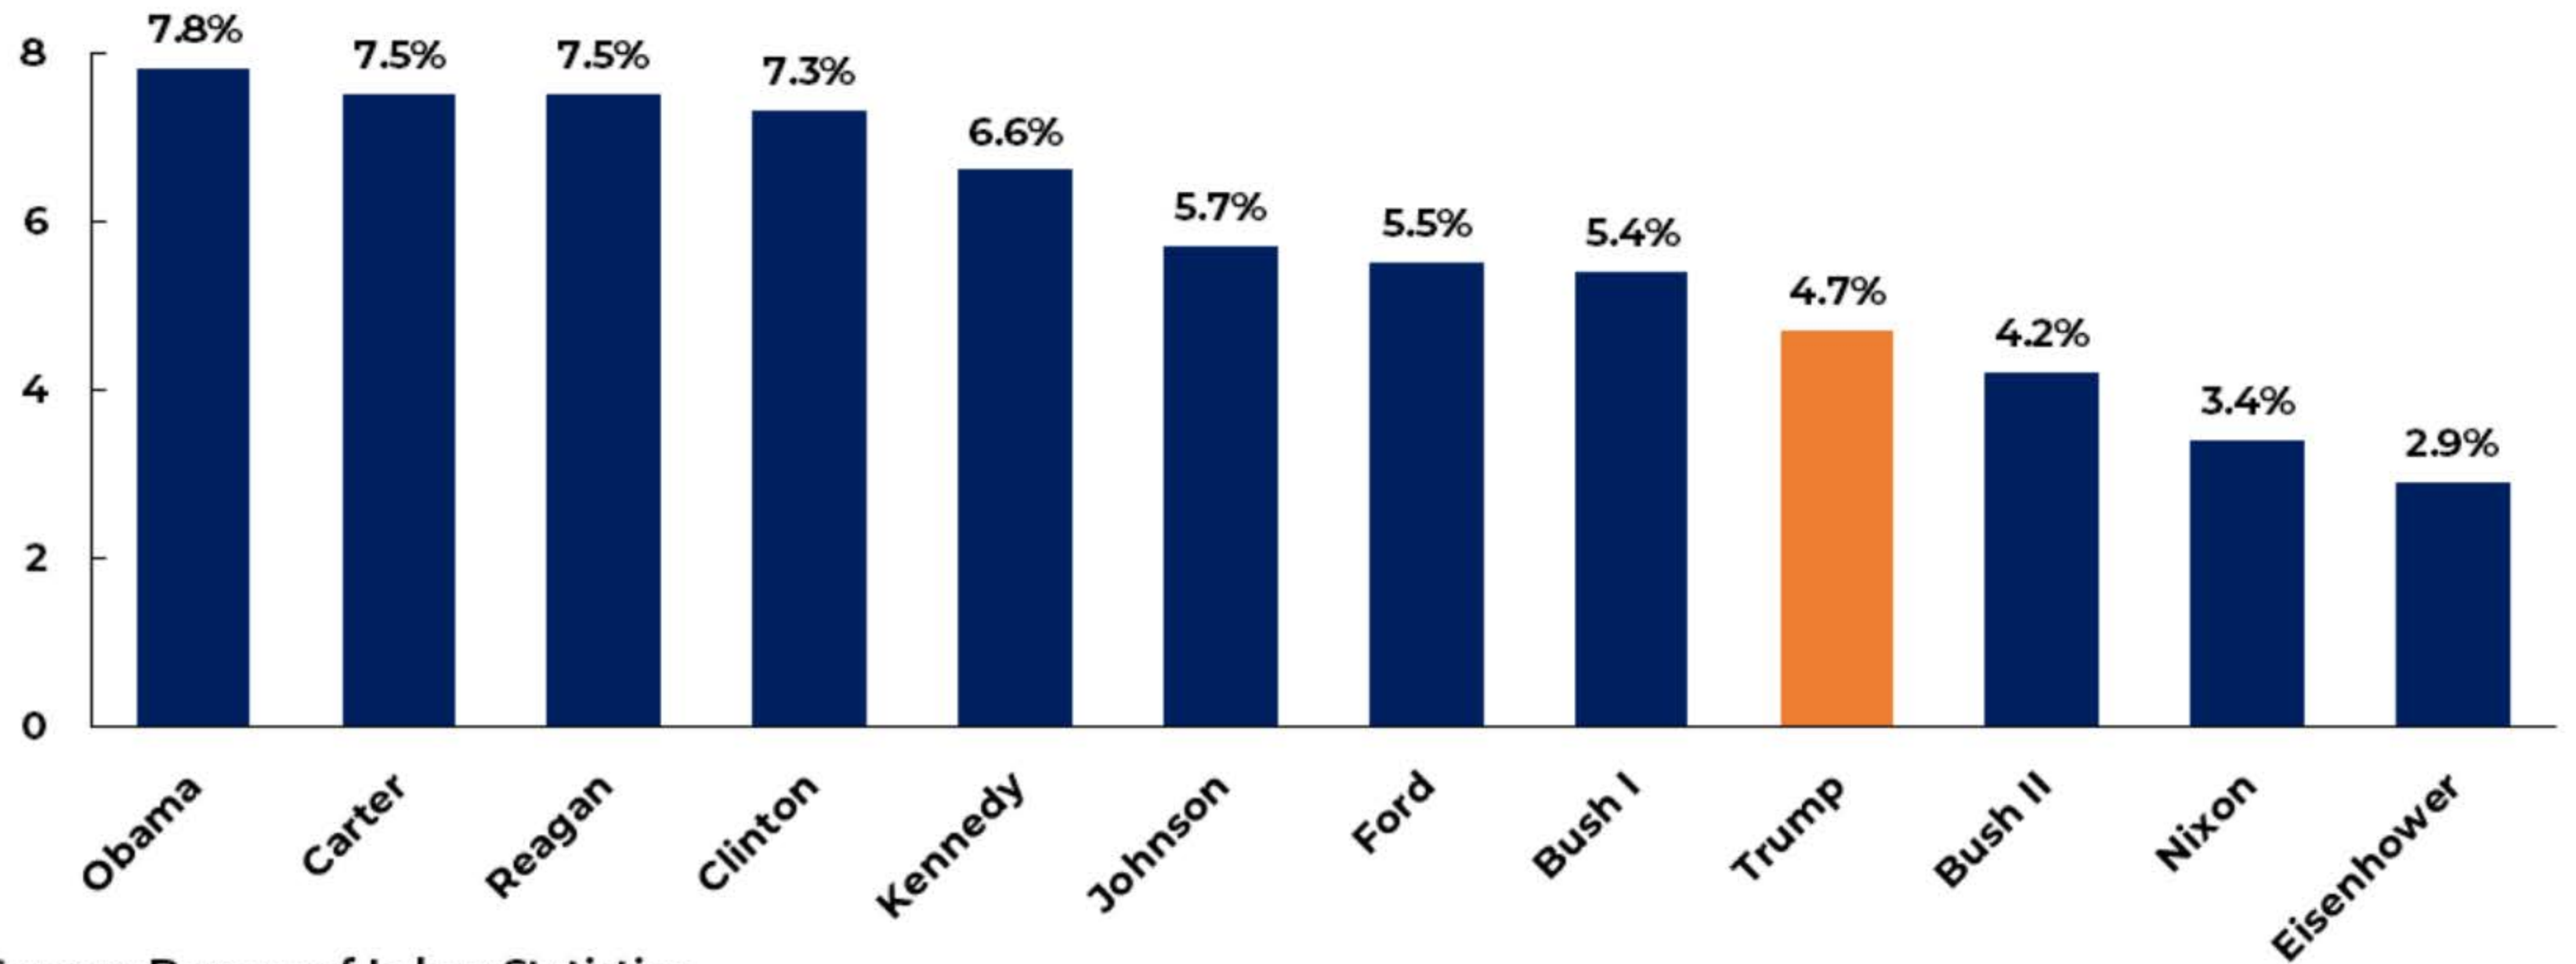

# President Trump Inherited An Unusually Strong Labor Market

Unemployment rate in first month of presidency

Source: Bureau of Labor Statistics